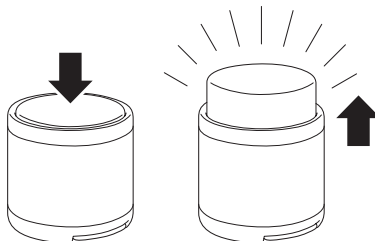

Die Metallhaken ermöglichen das Aufhängen der Leuchte. Die Leuchte ist mit