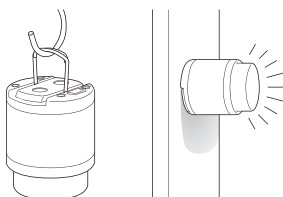

Use the metal hooks to suspend the lamp. The lamp has magnets and can be magnetized to a metal surface.